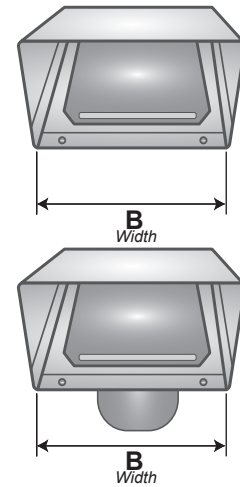

PART NUMBERS & DIMENSIONS

Dia.	Tail	Flapper	Screen	Each #	Qty	Case #	Pkg	UPC	A (in.)	B (in.)	C (in.)	D (in.)	E (in.)	Open Area
4"	n/a	flapper	n/a	11159	20	111159	Bulk	722048111592	3.375	5.25	7	n/a	4	18.75
4"	6"	flapper	n/a	11145	12	111145	Bulk	722048111455	8.875	5.25	7	5.5	4	18.75
4"	11"	flapper	n/a	11147	12	011148	Bulk	722048111479	14.5	5.25	7	11.25	4	18.75
5"	n/a	flapper	n/a	12439	12	112439	Bulk	722048124394	4.5	8.25	10	n/a	5.375	40
5"	6"	flapper	n/a	12440	12	112440	Bulk	722048124400	10.25	8.25	10	5.5	5.375	40
5"	11"	flapper	n/a	12441	6	112441	Bulk	722048124417	15.75	8.25	10	11.25	5.375	40
6"	n/a	flapper	n/a	12442	12	112442	Bulk	722048124424	4.5	8.25	10	n/a	5.375	40
6"	6"	flapper	n/a	12443	12	112443	Bulk	722048124431	10.25	8.25	10	5.5	5.375	40
6"	11"	flapper	n/a	12444	6	112444	Bulk	722048124448	15.75	8.25	10	11.25	5.375	40
7"	n/a	flapper	n/a	12445	12	112445	Bulk	722048124452	4.5	8.25	10	n/a	5.375	40
7"	6"	flapper	n/a	12446	12	112446	Bulk	722048124469	10.25	8.25	10	5.5	5.375	40
7"	11"	flapper	n/a	12447	6	112447	Bulk	722048124476	15.75	8.25	10	11.25	5.375	40
8"	n/a	flapper	n/a	11167	12	111167	Bulk	722048111677	4.5	10.25	11.25	n/a	5.5	52
8"	6"	flapper	n/a	11071	10	111071	Bulk	722048110717	10.25	10.25	11.25	5.5	5.5	52
8"	6"	flapper	n/a	12010	1	012010	Ind Box	722048120105	10.25	10.25	11.25	5.5	5.5	52
8"	11"	flapper	n/a	11102	6	111102	Bulk	722048111028	16	10.25	11.25	11.25	5.5	52
10"	n/a	flapper	n/a	11169	2	111169	Bulk	722048111691	6.25	12.25	14.25	n/a	7	80
10"	6"	flapper	n/a	11072	2	111072	Bulk	722048110724	11.75	12.25	14.25	5.5	7	80
10"	11"	flapper	n/a	11103	1	011103	Ind Box	722048111035	17.5	12.25	14.25	11.25	7	80
12"	n/a	flapper	n/a	11171	2	111171	Bulk	722048111714	6.25	14.25	14.25	n/a	7	99
12"	6"	flapper	n/a	11073	2	111073	Bulk	722048110731	11.75	14.25	14.25	5.5	7	99
12"	11"	flapper	n/a	11104	1	011104	Ind Box	722048111042	17.5	14.25	14.25	11.25	7	99

SHEET METAL DIMENSIONS MAY VARY ± .15 INCHES

WARRANTY

Complete Warranty Statement at <https://www.buildersbest.com>

LABELS