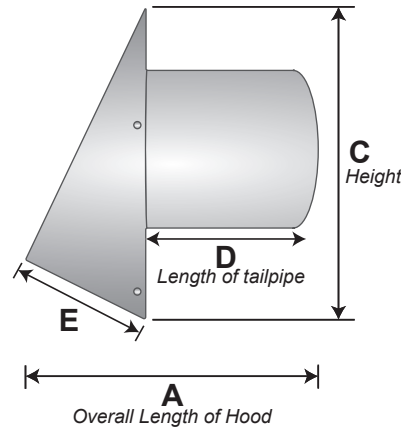

PN 12443

PN 12443

PART NUMBERS & DIMENSIONS

Dia.	Tail	Flapper	Screen	Each #	Qty	Case #	Pkg	UPC	A (in.)	B (in.)	C (in.)	D (in.)	E (in.)	Open Area
4"	n/a	flapper	n/a	11159	20	111159	Bulk	722048111592	3.375	5.25	7	n/a	4	18.75
4"	6"	flapper	n/a	11145	12	111145	Bulk	722048111455	8.875	5.25	7	5.5	4	18.75
4"	11"	flapper	n/a	11147	12	011148	Bulk	722048111479	14.5	5.25	7	11.25	4	18.75
5"	n/a	flapper	n/a	12439	12	112439	Bulk	722048124394	4.5	8.25	10	n/a	5.375	40
5"	6"	flapper	n/a	12440	12	112440	Bulk	722048124400	10.25	8.25	10	5.5	5.375	40
5"	11"	flapper	n/a	12441	6	112441	Bulk	722048124417	15.75	8.25	10	11.25	5.375	40
6"	n/a	flapper	n/a	12442	12	112442	Bulk	722048124424	4.5	8.25	10	n/a	5.375	40
6"	6"	flapper	n/a	12443	12	112443	Bulk	722048124431	10.25	8.25	10	5.5	5.375	40
6"	11"	flapper	n/a	12444	6	112444	Bulk	722048124448	15.75	8.25	10	11.25	5.375	40
7"	n/a	flapper	n/a	12445	12	112445	Bulk	722048124452	4.5	8.25	10	n/a	5.375	40
7"	6"	flapper	n/a	12446	12	112446	Bulk	722048124469	10.25	8.25	10	5.5	5.375	40
7"	11"	flapper	n/a	12447	6	112447	Bulk	722048124476	15.75	8.25	10	11.25	5.375	40
8"	n/a	flapper	n/a	11167	12	111167	Bulk	722048111677	4.5	10.25	11.25	n/a	5.5	52
8"	6"	flapper	n/a	11071	10	111071	Bulk	722048110717	10.25	10.25	11.25	5.5	5.5	52
8"	6"	flapper	n/a	12010	1	012010	Ind Box	722048120105	10.25	10.25	11.25	5.5	5.5	52
8"	11"	flapper	n/a	11102	6	111102	Bulk	722048111028	16	10.25	11.25	11.25	5.5	52
10"	n/a	flapper	n/a	11169	2	111169	Bulk	722048111691	6.25	12.25	14.25	n/a	7	80
10"	6"	flapper	n/a	11072	2	111072	Bulk	722048110724	11.75	12.25	14.25	5.5	7	80
10"	11"	flapper	n/a	11103	1	011103	Ind Box	722048111035	17.5	12.25	14.25	11.25	7	80
12"	n/a	flapper	n/a	11171	2	111171	Bulk	722048111714	6.25	14.25	14.25	n/a	7	99
12"	6"	flapper	n/a	11073	2	111073	Bulk	722048110731	11.75	14.25	14.25	5.5	7	99
12"	11"	flapper	n/a	11104	1	011104	Ind Box	722048111042	17.5	14.25	14.25	11.25	7	99