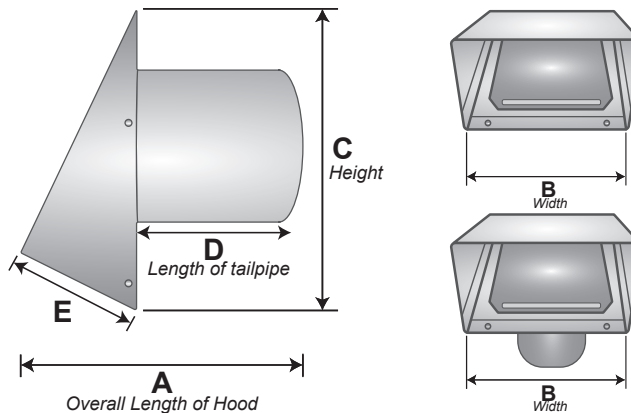

## PRODUCT SPECIFICATIONS

- 26 gauge galvanized mill finish steel
- Riveted construction
- Tailpipe features 360° mechanical seam
- Mouth opening exceeds pipe area

PN 12487

PN 12487

## PART NUMBERS & DIMENSIONS

Dia.	Tail	Flapper	Screen	Each #	Qty	Case #	Pkg	A (in.)	B (in.)	C (in.)	D (in.)	E (in.)	Open Area
4"	n/a	flapper	¼"x¼" removable	11229	20	111229	Bulk	3.375	5.25	7	n/a	4	18.75
4"	6"	flapper	¼"x¼" removable	11033	12	111033	Bulk	8.875	5.25	7	5.5	4	18.75
4"	11"	flapper	¼"x¼" removable	11022	12	011023	Bulk	14.5	5.25	7	11.25	4	18.75
5"	n/a	flapper	¼"x¼" removable	12483	12	112483	Bulk	4.5	8.25	10	n/a	5.375	40
5"	6"	flapper	¼"x¼" removable	12484	12	112484	Bulk	10.25	8.25	10	5.5	5.375	40
5"	11"	flapper	¼"x¼" removable	12485	6	112485	Bulk	15.75	8.25	10	11.25	5.375	40
6"	n/a	flapper	¼"x¼" removable	12486	12	112486	Bulk	4.5	8.25	10	n/a	5.375	40
6"	6"	flapper	¼"x¼" removable	12487	12	112487	Bulk	10.25	8.25	10	5.5	5.375	40
6"	11"	flapper	¼"x¼" removable	12488	6	112488	Bulk	15.75	8.25	10	11.25	5.375	40
7"	n/a	flapper	¼"x¼" removable	12489	12	112489	Bulk	4.5	8.25	10	n/a	5.375	40
7"	6"	flapper	¼"x¼" removable	12490	12	112490	Bulk	10.25	8.25	10	5.5	5.375	40
7"	11"	flapper	¼"x¼" removable	12491	6	112491	Bulk	15.75	8.25	10	11.25	5.375	40
8"	n/a	flapper	¼"x¼" removable	11237	12	111237	Bulk	4.5	10.25	11.25	n/a	5.5	52
8"	6"	flapper	¼"x¼" removable	11039	10	111039	Bulk	10.25	10.25	11.25	5.5	5.5	52
8"	11"	flapper	¼"x¼" removable	11028	6	111028	Bulk	16	10.25	11.25	11.25	5.5	52
10"	n/a	flapper	¼"x¼" removable	11239	2	111239	Bulk	6.25	12.25	14.25	n/a	7	80
10"	6"	flapper	¼"x¼" removable	11040	2	111040	Bulk	11.75	12.25	14.25	5.5	7	80
10"	11"	flapper	¼"x¼" removable	11029	1	011029	Ind Box	17.5	12.25	14.25	11.25	7	80
12"	n/a	flapper	¼"x¼" removable	11241	2	111241	Bulk	6.25	14.25	14.25	n/a	7	99
12"	6"	flapper	¼"x¼" removable	11041	2	111041	Bulk	11.75	14.25	14.25	5.5	7	99
12"	11"	flapper	¼"x¼" removable	11030	1	011030	Ind Box	17.5	14.25	14.25	11.25	7	99