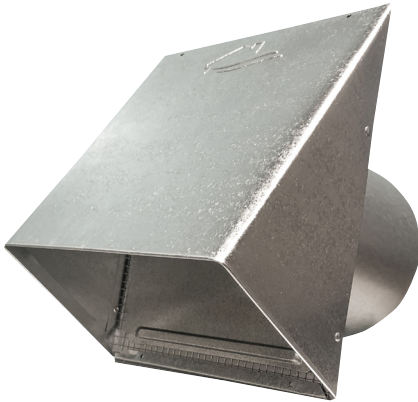

# GWM624 Mill Finish Galvanized Heavy Gauge Hood with Flapper & Screen

## DESCRIPTION

The GWM624 is a heavy duty galvanized wall vent hood.

## PRODUCT FEATURES

- Flapper  
 4" - 7" with channel for sound dampening foam (foam not included)  
 8" - 12" no channel
- ¼" x ¼" screen mechanically inserted and removable
- 4 mounting holes for secure connections

## PRODUCT SPECIFICATIONS

- 26 gauge galvanized mill finish steel
- Riveted construction
- Tailpipe features 360° mechanical seam
- Mouth opening exceeds pipe area

PN 12487

PN 12487