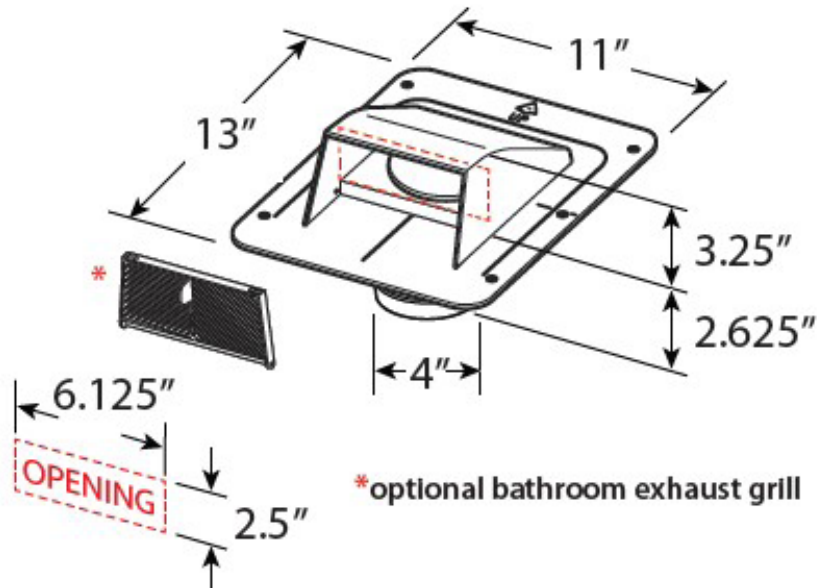

## PRODUCT SPECIFICATIONS

- Heavy duty black plastic (polypropylene)
- Leakproof, seamless outer shell
- Enlarged opening at the duct terminal to meet code requirement with improved air flow
- 15 square inches Net Free Area without grid