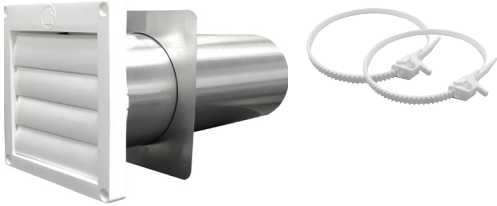

Builder's Best, Inc.
201 Broiles Drive
Jacksonville, TX 75766
903-586-8283
www.BuildersBest.com
sales@buildersbest.com

WIRE HELIX ALUMINUM FOIL HOSE KITS

SilverDuct™ Kits with Hoods

PN KIT 11407