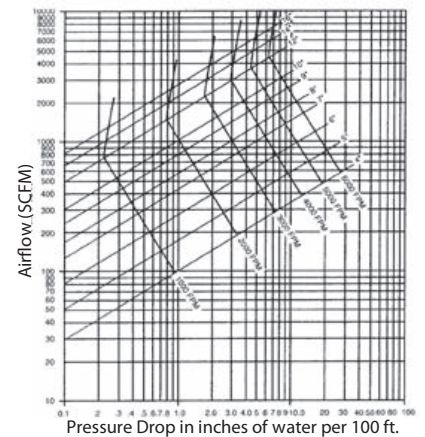

AIRFLOW

PART NUMBERS

Dia.	Length	Hood	Clamps	Each #	Qty	Case #	Package
4"	5'	PML320 plastic multi louver white	2 ZipTorq™	11406	6	111406	Display Box
4"	8'	PML320 plastic multi louver white	2 ZipTorq™	11407	6	111407	Display Box
4"	8'	PWM624 plastic wide mouth bird guard white	2 ZipTorq™	11408	8	111408	Display Box
4"	8'	PWM624 plastic wide mouth bird guard brown	2 ZipTorq™	11528	8	111528	Display Box

LABELS

WARRANTY

Complete warranty statement at buildersbest.com/warranty