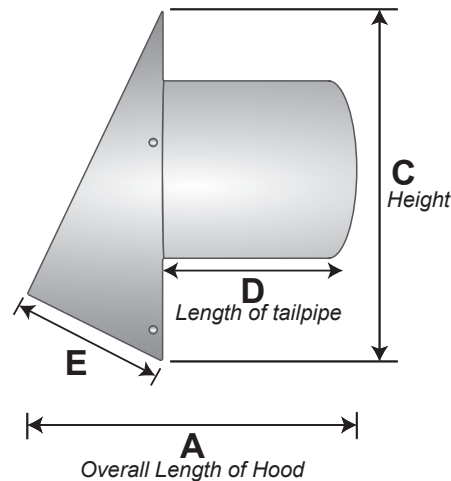

## PRODUCT SPECIFICATIONS

- 020 mill finish aluminum
- Riveted construction
- Tailpipe connected with 360° mechanical seam
- Mouth opening exceeds pipe area

PN 12464

PN 12464

## PART NUMBERS & DIMENSIONS

Dia.	Tail	Flapper	Screen	Each #	Qty	Case #	Pkg	UPC	A in.	B in.	C in.	D in.	E in.	Open Area
4"	flush	spring flapper	1/4"x1/4" removable	12590	20	112590	Bulk	722048125902	3.375	5.25	7	n/a	4	18.75
4"	6"	spring flapper	1/4"x1/4" removable	12495	12	112495	Bulk	722048124950	8.875	5.25	7	5.5	4	18.75
5"	flush	spring flapper	1/4"x1/4" removable	12591	12	112591	Bulk	722048125919	4.5	8.25	10	n/a	5.375	40
5"	6"	spring flapper	1/4"x1/4" removable	12493	12	112493	Bulk	722048124936	10.25	8.25	10	5.5	5.375	40
6"	flush	spring flapper	1/4"x1/4" removable	12463	12	112463	Bulk	722048124639	4.5	8.25	10	n/a	5.375	40
6"	6"	spring flapper	1/4"x1/4" removable	12464	12	112464	Bulk	722048124646	10.25	8.25	10	5.5	5.375	40
7"	flush	spring flapper	1/4"x1/4" removable	12593	12	112593	Bulk	722048125933	4.5	8.25	10	n/a	5.375	40
7"	6"	spring flapper	1/4"x1/4" removable	12496	12	112496	Bulk	722048124967	10.25	8.25	10	5.5	5.375	40
8"	flush	spring flapper	1/4"x1/4" removable	12594	12	112594	Bulk	722048125940	4.5	10.25	11.25	n/a	5.5	52
8"	6"	spring flapper	1/4"x1/4" removable	12497	10	112497	Bulk	722048124974	10.25	10.25	11.25	5.5	5.5	52
10"	flush	spring flapper	1/4"x1/4" removable	12595	2	112595	Bulk	722048125957	6.25	12.25	14.25	n/a	7	80
10"	6"	spring flapper	1/4"x1/4" removable	12498	2	112498	Bulk	722048124981	11.75	12.25	14.25	5.5	7	80
12"	flush	spring flapper	1/4"x1/4" removable	12596	2	112596	Bulk	722048125938	11.75	14.25	14.25	n/a	7	99
12"	6"	spring flapper	1/4"x1/4" removable	12499	2	112499	Bulk	722048124998	17.5	14.25	14.25	5.5	7	99

SHEET METAL DIMENSIONS MAY VARY ± .15 INCHES