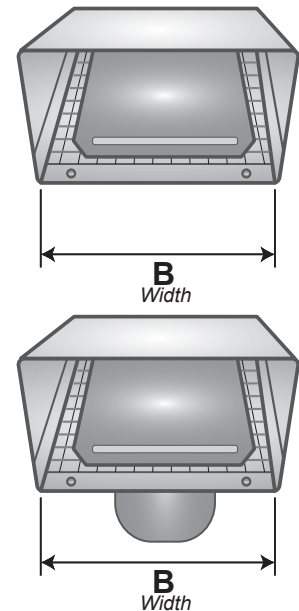

## PRODUCT FEATURES

- Spring flapper with channel for sound dampening foam (foam not included)
- 1/4" x 1/4" screen mechanically inserted and removable
- 4 mounting holes for secure connections

## PART NUMBERS & DIMENSIONS

Dia.	Tail	Flapper	Screen	Each #	Qty	Case #	Pkg	UPC	A in.	B in.	C in.	D in.	E in.	Open Area
4"	flush	spring flapper	1/4"x1/4" removable	12590	20	112590	Bulk	722048125902	3.375	5.25	7	n/a	4	18.75
4"	6"	spring flapper	1/4"x1/4" removable	12495	12	112495	Bulk	722048124950	8.875	5.25	7	5.5	4	18.75
5"	flush	spring flapper	1/4"x1/4" removable	12591	12	112591	Bulk	722048125919	4.5	8.25	10	n/a	5.375	40
5"	6"	spring flapper	1/4"x1/4" removable	12493	12	112493	Bulk	722048124936	10.25	8.25	10	5.5	5.375	40
6"	flush	spring flapper	1/4"x1/4" removable	12463	12	112463	Bulk	722048124639	4.5	8.25	10	n/a	5.375	40
6"	6"	spring flapper	1/4"x1/4" removable	12464	12	112464	Bulk	722048124646	10.25	8.25	10	5.5	5.375	40
7"	flush	spring flapper	1/4"x1/4" removable	12593	12	112593	Bulk	722048125933	4.5	8.25	10	n/a	5.375	40
7"	6"	spring flapper	1/4"x1/4" removable	12496	12	112496	Bulk	722048124967	10.25	8.25	10	5.5	5.375	40
8"	flush	spring flapper	1/4"x1/4" removable	12594	12	112594	Bulk	722048125940	4.5	10.25	11.25	n/a	5.5	52
8"	6"	spring flapper	1/4"x1/4" removable	12497	10	112497	Bulk	722048124974	10.25	10.25	11.25	5.5	5.5	52
10"	flush	spring flapper	1/4"x1/4" removable	12595	2	112595	Bulk	722048125957	6.25	12.25	14.25	n/a	7	80
10"	6"	spring flapper	1/4"x1/4" removable	12498	2	112498	Bulk	722048124981	11.75	12.25	14.25	5.5	7	80
12"	flush	spring flapper	1/4"x1/4" removable	12596	2	112596	Bulk	722048125938	11.75	14.25	14.25	n/a	7	99
12"	6"	spring flapper	1/4"x1/4" removable	12499	2	112499	Bulk	722048124998	17.5	14.25	14.25	5.5	7	99

SHEET METAL DIMENSIONS MAY VARY ± .15 INCHES