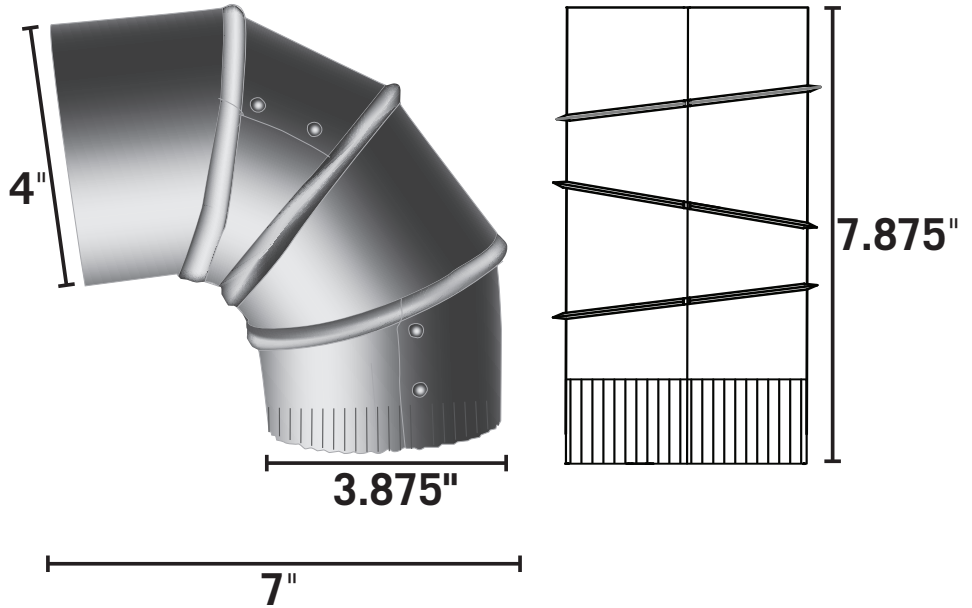

# Standard Adjustable Elbow Aluminum

## DESCRIPTION

The Standard Adjustable Elbow is used for clothes dryer and general venting.

## PRODUCT FEATURES

- One crimped end
- 4 piece sectional adjustability
- Used with rigid pipe, fitting applications and with flexible duct