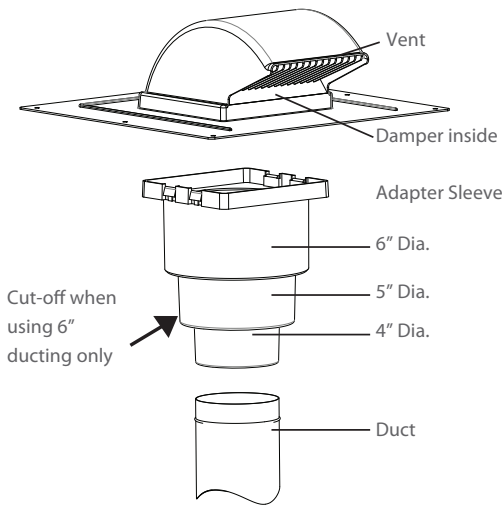

## PRODUCT SPECIFICATIONS

- Low profile roof vent cap including 4"-5"-6" Adapter (Kit)
- 20 sq. inches of "free area"
- One piece molded hood maximizes protection from leaks
- Fixed Screen
- Removable damper
- UV protected polymer resin
- Hood size: 6.5" x 7" x 4.9"

### PRODUCT DIMENSIONS

HOOD SIZE: H: 6.5" / W: 7" / D: 4.9"