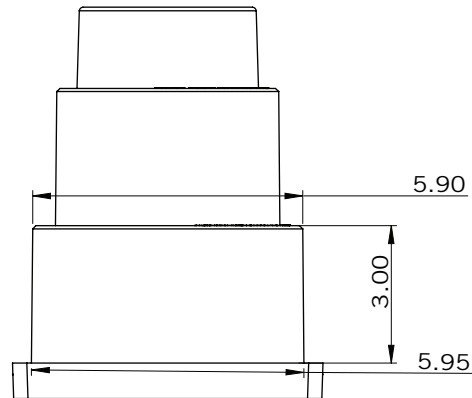

## PRODUCT SPECIFICATIONS

- Low profile roof vent cap including 4"-5"-6" Adapter (Kit)
- 20 sq. inches of "free area"
- One piece molded hood maximizes protection from leaks
- Fixed Screen
- Removable damper
- UV protected polymer resin
- Hood size: 6.5" x 7" x 4.9"

### PRODUCT DIMENSIONS

HOOD SIZE: H: 6.5" / W: 7" / D: 4.9"