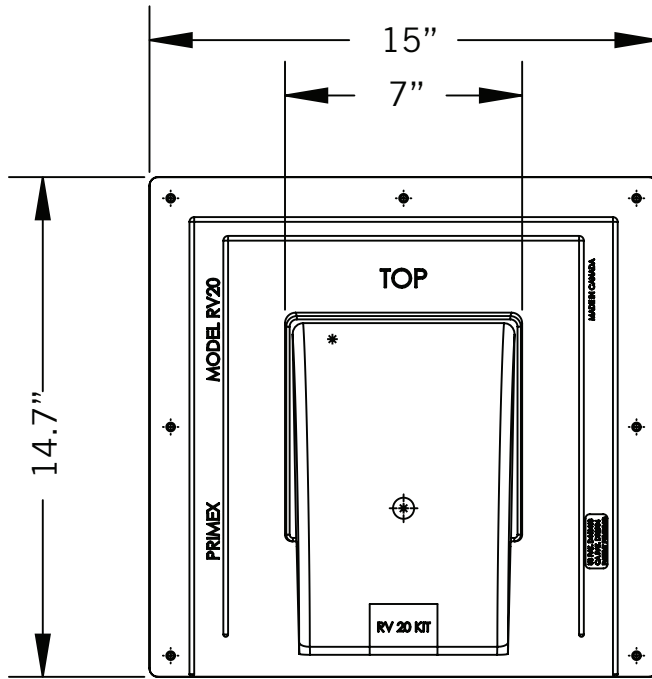

## PRODUCT SPECIFICATIONS

- Low profile roof vent cap including 4"-5"-6" Adapter (Kit)
- 20 sq. inches of "free area"
- One piece molded hood maximizes protection from leaks
- Fixed Screen
- Removable damper
- UV protected polymer resin
- Hood size: 6.5" x 7" x 4.9"

### PRODUCT DIMENSIONS

HOOD SIZE: H: 6.5" / W: 7" / D: 4.9"