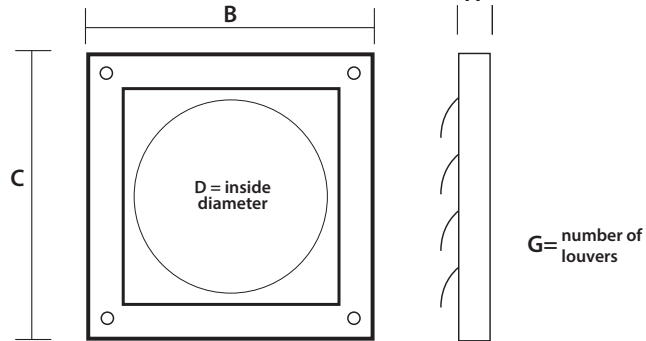

(PN and descriptions on pg 1, reverse)

3" OR 4" HOOD WITH FOUR LOUVERS

1/4" X 1/4" MOLDED GRID

FLUSH

Diameter	A	B	C	D	G
3"	.625	5.6	5.5	3	4
4"	.625	5.6	5.5	4	4
5"	.625	7.3	7.0	5	2
6"	.625	8.2	8.2	6	3
7"	.625	8.6	8.8	7	3
8"	.625	9.7	10.0	8	3

SNAP RING

Diameter	A	B	C	D	E	F	G
3"	1.25	5.5	5.5	3	.625	3.25	4
4"	1.25	5.5	5.5	4	.625	4.25	4
5"	1.25	7.3	7.0	5	.625	5.25	2
6"	1.25	8.2	8.2	6	.625	6.25	3
7"	1.25	8.6	8.8	7	.625	7.25	3
8"	1.25	9.7	10.0	8	.625	8.25	3