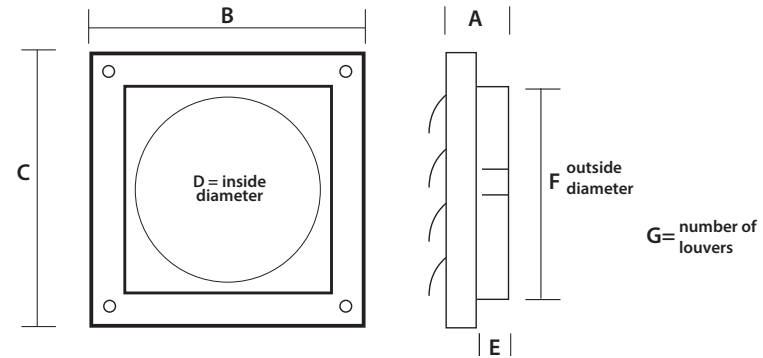

(PN and descriptions on pg 1, reverse)

3" OR 4" HOOD WITH FOUR LOUVERS

1/4" X 1/4" MOLDED GRID

FLUSH

Diameter	A	B	C	D	G
3"	.625	5.6	5.5	3	4
4"	.625	5.6	5.5	4	4
5"	.625	7.3	7.0	5	2
6"	.625	8.2	8.2	6	3
7"	.625	8.6	8.8	7	3
8"	.625	9.7	10.0	8	3

SNAP RING

Diameter	A	B	C	D	E	F	G
3"	1.25	5.5	5.5	3	.625	3.25	4
4"	1.25	5.5	5.5	4	.625	4.25	4
5"	1.25	7.3	7.0	5	.625	5.25	2
6"	1.25	8.2	8.2	6	.625	6.25	3
7"	1.25	8.6	8.8	7	.625	7.25	3
8"	1.25	9.7	10.0	8	.625	8.25	3