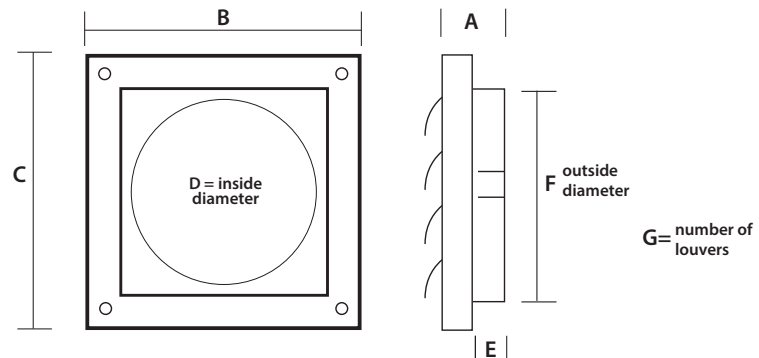

PART NUMBERS

Dia.	Tail	Color	Screen	# Louvers	Each #	Qty	Case #	Package	UPC
4"	flush	White	1/8"x1/8"	4	10291	24	110291	Bulk	722048102910
4"	flush	Brown	1/8"x1/8"	4	10294	24	110294	Bulk	722048102941
4"	snap ring	White	1/8"x1/8"	4	10288	12	110288	Bulk	722048102880
4"	snap ring	Brown	1/8"x1/8"	4	10292	12	110292	Bulk	722048102927

PML328 Louvered Hood with 1/8" wire mesh screen

(PN and descriptions on pg 1, reverse)

3" OR 4" HOOD WITH FOUR LOUVERS

1/8" X 1/8" WIRE MESH SCREEN
 UNDER FREESWINGING LOUVERS

FLUSH

Diameter	A	B	C	D	E
3"	.6	5.6	5.5	3	4
4"	.6	5.6	5.5	4	4
5"	.65	7.3	7.0	5	2
6"	.65	8.2	8.2	6	3
7"	.65	8.6	8.8	7	3
8"	.65	9.7	10.0	8	3

SNAP RING

Diameter	A	B	C	D	E	F	G
3"	1.25	5.5	.6	3	5.5	3.25	4
4"	1.25	5.5	.6	4	5.5	4.25	4
5"	1.25	7.3	.65	5	7.0	5.25	2
6"	1.25	8.2	.65	6	8.2	6.25	3
7"	1.25	8.6	.65	7	8.8	7.25	3
8"	1.25	9.7	.65	8	10.0	8.25	3