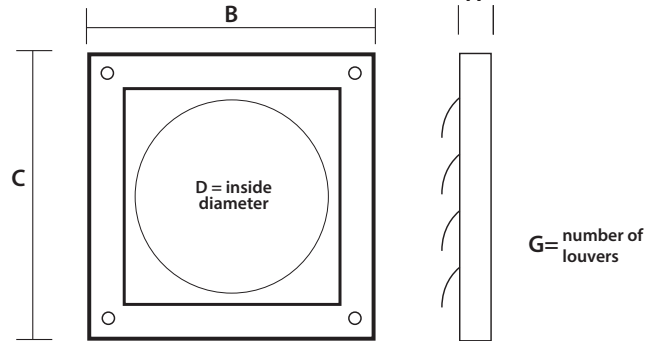

PART NUMBERS

Dia.	Tail	Color	Screen	# Louvers	Each #	Qty	Case #	Package	UPC
4"	flush	White	1/8"x1/8"	4	10291	24	110291	Bulk	722048102910
4"	flush	Brown	1/8"x1/8"	4	10294	24	110294	Bulk	722048102941
4"	snap ring	White	1/8"x1/8"	4	10288	12	110288	Bulk	722048102880
4"	snap ring	Brown	1/8"x1/8"	4	10292	12	110292	Bulk	722048102927

PML328 Louvered Hood with 1/8" wire mesh screen

(PN and descriptions on pg 1, reverse)

3" OR 4" HOOD WITH FOUR LOUVERS

1/8" X 1/8" WIRE MESH SCREEN
 UNDER FREESWINGING LOUVERS

FLUSH

Diameter	A	B	C	D	E
3"	.6	5.6	5.5	3	4
4"	.6	5.6	5.5	4	4
5"	.65	7.3	7.0	5	2
6"	.65	8.2	8.2	6	3
7"	.65	8.6	8.8	7	3
8"	.65	9.7	10.0	8	3

SNAP RING

Diameter	A	B	C	D	E	F	G
3"	1.25	5.5	.6	3	5.5	3.25	4
4"	1.25	5.5	.6	4	5.5	4.25	4
5"	1.25	7.3	.65	5	7.0	5.25	2
6"	1.25	8.2	.65	6	8.2	6.25	3
7"	1.25	8.6	.65	7	8.8	7.25	3
8"	1.25	9.7	.65	8	10.0	8.25	3